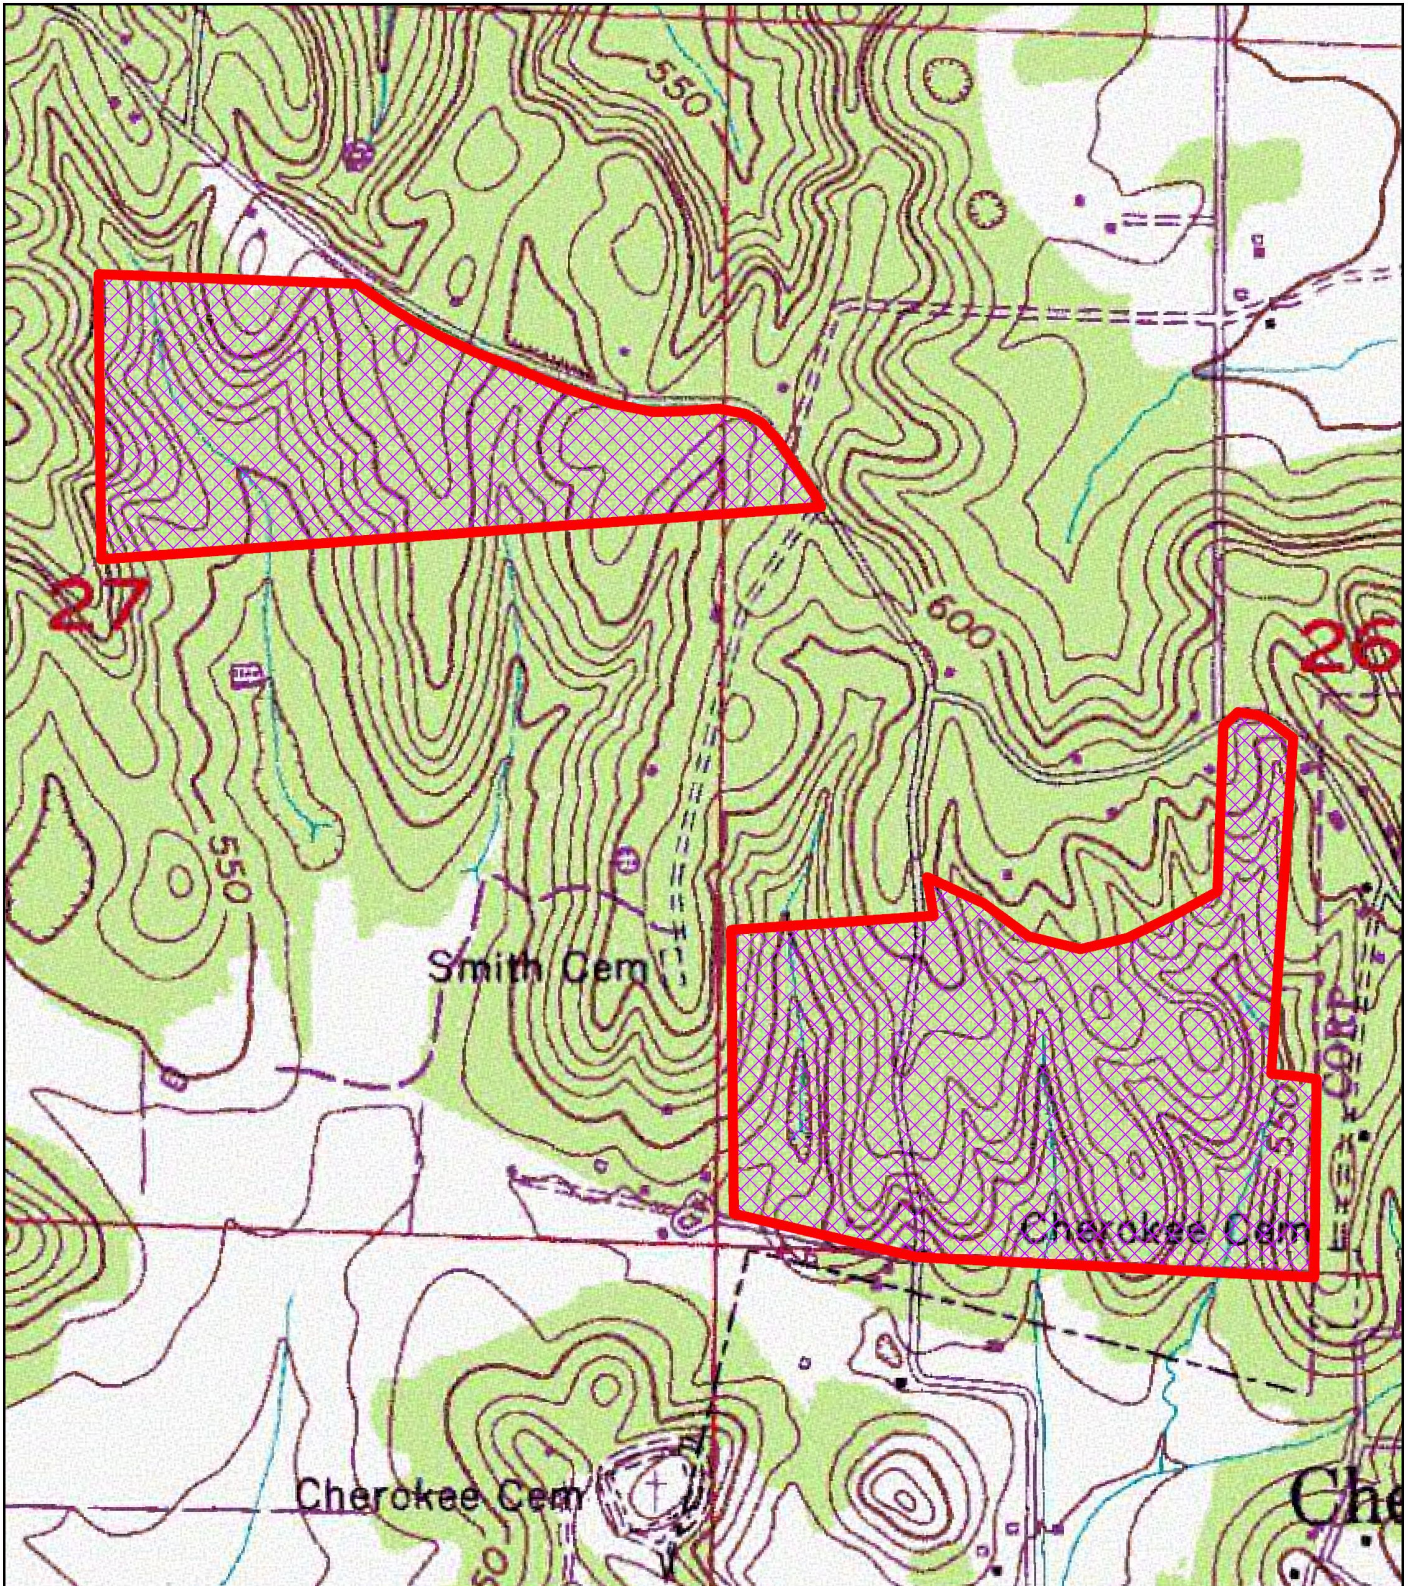

SALE AREA MAP

Legend

-  YLD01
-  Pine

YLD01
Colbert County, AL
Timber Sale Map Topo

Growing Assets | (256) 826-5990

0 500 1,000 Feet